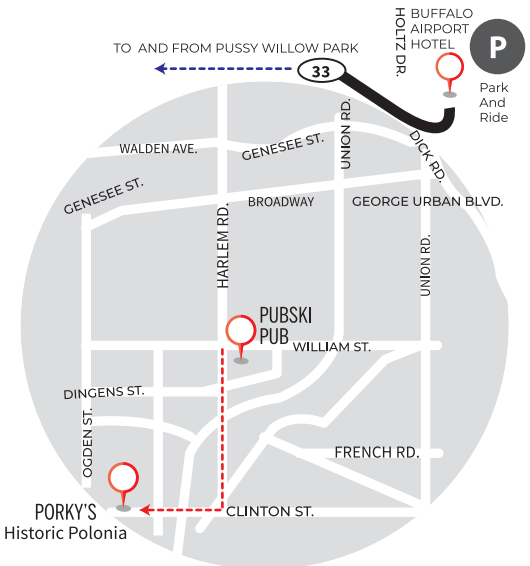

# PARADE EXPRESS & SHUTTLE SYSTEM

PARADE TIME 5:30PM HISTORIC POLONIA MONDAY, APRIL 21ST 2025

HISTORIC POLONIA 1	HISTORIC POLONIA 2	OUTER POLONIA	BUFFALO AIRPORT HOTEL	BLACK ROCK	DOWNTOWN
<b>Shuttle Stops Include:</b> Pussy Willow Park Party Tent Corpus Christi Broadway Market St. Stan's Arty's Grill	<b>Shuttle Stops Include:</b> Pussy Willow Park Party Tent Corpus Christi Happy Swallow Macky's Broadway Market St. Stan's	<b>Shuttle Stops Include:</b> Pubski Pub Porky's Amber Lounge Pussy Willow Park Party Tent	<b>Shuttle Stops Include:</b> Buffalo Airport Hotel Pussy Willow Park Party Tent	<b>Shuttle Stops Include:</b> Polish Cadets Pussy Willow Park Party Tent	<b>Shuttle Stops Include:</b> Hofbrauhaus Buffalo Bar & Grille Pussy Willow Park Party Tent
1 Shuttle Bus looping Historic Polonia Departing From Pussy Willow Park Party Tent 2PM - 10:30PM	1 Shuttle Bus looping Historic Polonia Departing From Pussy Willow Park Party Tent 2PM - 10:30PM	1 Shuttle Bus looping Outer Polonia & Historic Polonia Departing From Pubski Pub 2PM - 10:30PM	2 Shuttle Buses looping Buffalo Airport Hotel & Historic Polonia Departing From Buffalo Airport Hotel 2PM - 10:30PM	1 Shuttle Bus looping Black Rock & Historic Polonia Departing From Polish Cadets 4PM - 10:30PM	1 Shuttle Bus looping Downtown 1 & Historic Polonia Departing From Hofbrauhaus 4PM - 10:30PM

## BLACK ROCK

Looping To And From Historic Polonia

## OUTER POLONIA (2 ROUTES)

Looping To And From Historic Polonia