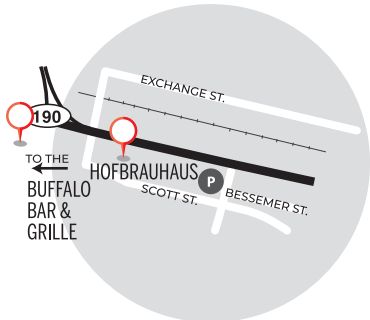

DOWNTOWN

Looping To And From Historic Polonia

KEY HISTORIC POLONIA | BLACK ROCK | OUTER POLONIA | PARADE | DYNGUS DAY DASH

PARADE ROUTE	SHUTTLE BUS ROUTE HISTORIC POLONIA	SHUTTLE BUS ROUTE HISTORIC POLONIA 2	SHUTTLE BUS ROUTE BUFFALO AIRPORT HOTEL	SHUTTLE BUS ROUTE OUTER POLONIA	BUS TRANSFER STATION	VENUE LOCATION	PARADE CHECK-IN PARADE KICK OFF	DYNGUS DAY DASH START (A) & FINISH (B)	DYNGUS DAY DASH 5 MILE ROUTE